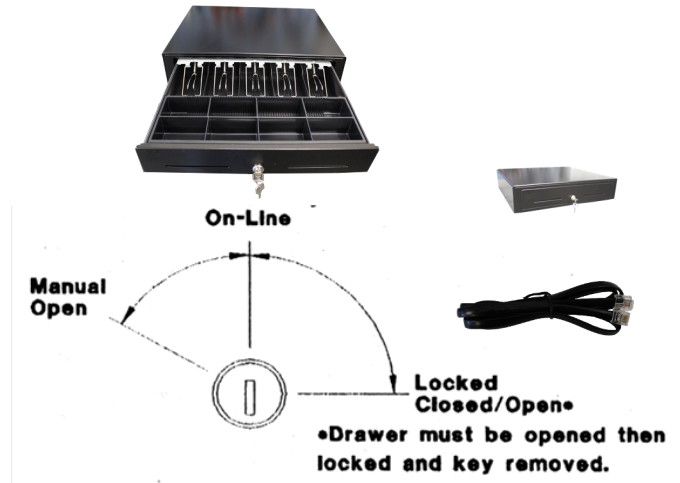

Key Lock

MK-480

$189.00

- Single media slot cash drawer
- Electronically activated with interface cable connected to sale receipt printers or terminals
- Solenoid works with 24V DC
- 5 drawers for bills & 8 for coins
- 4-function lock to offer several levels of security: Locked closed, locked open, on line, manual open
- 2 keys are included
- Available in black

Outside H 4", W 19", D 16.25"
Weight 20 Lbs.
Deposit H 1/4", W 7.25"