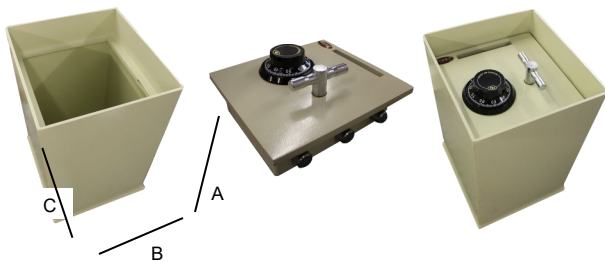

Dial / Digital Lock

FS-1014C / 1014E

\$689.99

Outside A 14.84", B 9.57, C 10.06"
 Inside A 9.7", B 9", C 9.3"
 Weight 48.4 Lbs.

Supplied with S+G combination or Securam electronic

Dial / Digital Lock

FS-1014S

\$699.99

Outside A 14.84", B 9.57, C 10.06"
 Inside A 7.7", B 8.75", C 9.3"
 Weight 48.4 Lbs.
 Deposit H 0.5", W 4.5"

Dial / Digital Lock

B 1500C / 1500E

Outside A 12.75", B 14.6", C 12.7"
 Inside A 8", B 13.5", C 11.5"
 Weight 95 Lbs.