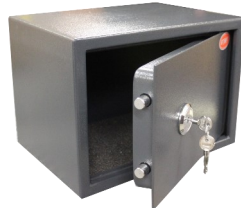

Digital Lock

SFT-45EDL

\$219.99

- Outside H 10", W 17.7", *D 14.4"
 Inside H 9.5", W 17.3", D 12.4"
 Weight 38 Lbs.
 Shelf 1
 *Add 1.5" for the digital lock

Digital Lock

(Mini Safe) SFT-18ENP

\$95.99

- Easy to program 3-8 digit code
 - Pre-drilled holes w/mounting bolts
 - Manual override key w/2 keys supplied
- Outside H 7", W 11", D 7"
 Inside H 6.6", W 10.6", D 5.8"
 Weight 10 Lbs.