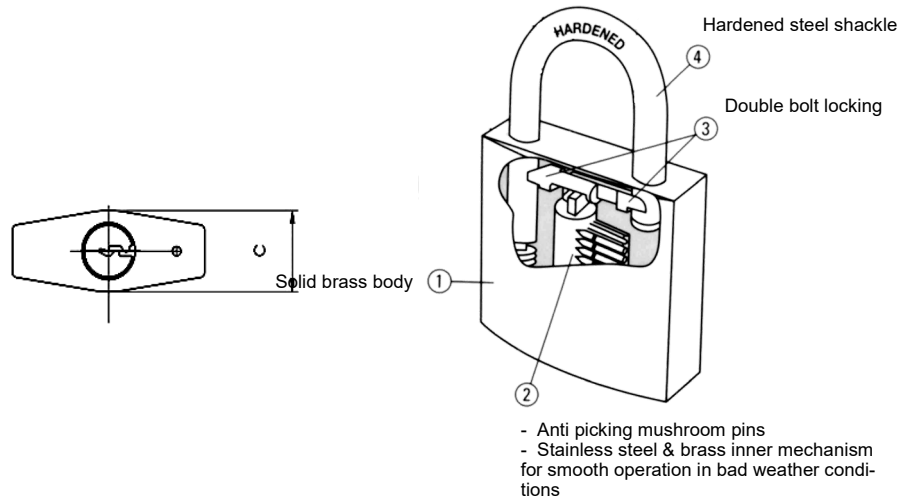

BRAWN PADLOCKS

BR-40 KA