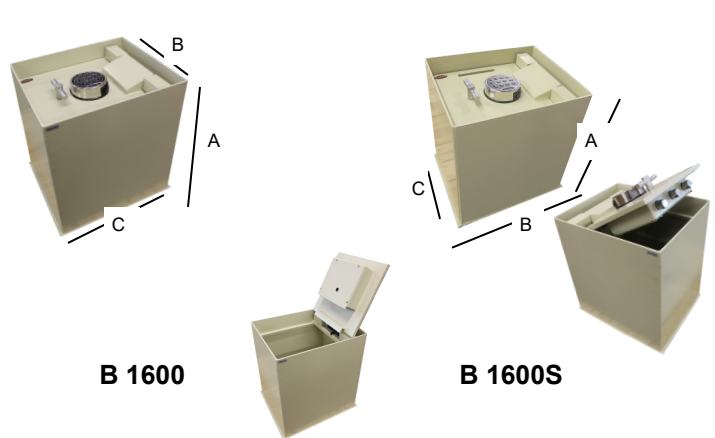

\$699.99

Outside A 14.84", B 9.57, C 10.06"
 Inside A 7.7", B 8.75", C 9.3"
 Weight 48.4 Lbs.
 Deposit H 0.5", W 4.5"

Dial / Digital Lock

B 1500C / 1500E

Outside A 12.75", B 14.6", C 12.7"
 Inside A 8", B 13.5", C 11.5"
 Weight 95 Lbs.

\$799.99

Supplied with S&G combination or Securam electronic

Dial / Digital Lock

B 1600 / 1600S

Outside A 16.4", B 12.8", C 14.6"
 Inside A 11.3", B 11.5", C 13.25"
 Weight 105 Lbs.
 Deposit H 0.5", W 5.5"

\$899.99

Supplied with S+G combination or Securam electronic

Dial / Digital Lock

B 1806C / 1806E

Outside A 8.75", B 13.2", C 19.25"
 Inside A 6", B 11.6", C 17.5"
 Weight 110 Lbs.

\$799.99

Supplied with S&G combination or Securam electronic