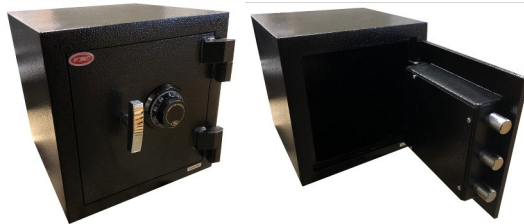

*Comes with Brawn Dial

Outside H 30.5", W 19.6", *D 18.6"
 Inside H 30", W 19", D 15.5"
 Weight 286 Lbs.
 Shelf 2

B 3018

*Add 2" for handle and dial lock

\$1499.99

Outside H 14", W 14", *D 14"
 Inside H 13.5", W 13.5", D 11.5"
 Weight 88 Lbs.

B 1414

\$799.99

*Add 2" for handle and dial lock

Outside H 40", W 19", *D 22"
 Inside H 39.5", W 18.5", D 21"
 Weight 357 Lbs.
 Shelf 4

B 4019

*Add 2" for handle and dial lock

\$1999.99

Outside H 12", W 20.5", *D 20"
 Inside H 11.5", W 20", D 16.5"
 Weight 123 Lbs.