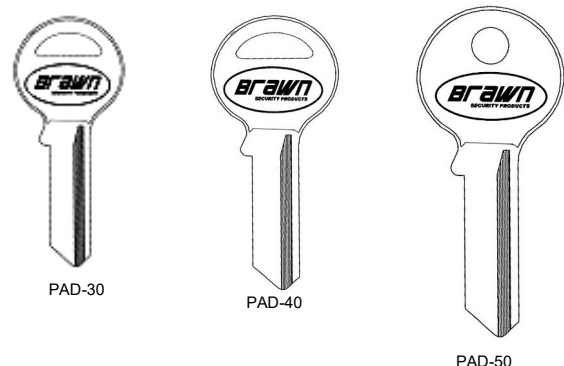

Key Blanks

BOOIL KEY BLANK

Item #
BO-2

Description
H.S. Square Head

$3.00

CROSS KEY BLANK

Item #
CR01

Description
Blank for SFT-25MC, SFT-25K, SFT-22K
& HDC-719 Safes

$3.50

KEY CABINET AND CASH BOX KEY BLANKS

Item #	Description
KC1	For Key Cabinets: KC-20, KC-48, KC-96
KC2	For Key Cabinets: KC-145-8, KC-205-30, KC-330-60, KC-330-120
	*Some cabinets are changing to the KC-4 blank
KC4	For Key Cabinets: KC-145-8, KC-205-30, KC-330-60, KC-330-120
	*New keyway plastic head
CB1	Fits C-300M Cash Box

.70¢

SAFE DEPOSIT MJWA INC.

Item #	Description
MJ1	MJWA OPERATING KEY
MJ2	MJWA PREPARATION KEY

$3.50

BRAWN PADLOCK KEY BLANKS

Item #	Description
PAD-30	Fits 30 mm Padlocks
PAD-40	Fits 40 mm Padlocks
PAD-50	Fits 50 mm Padlocks

.75¢

PAD-50