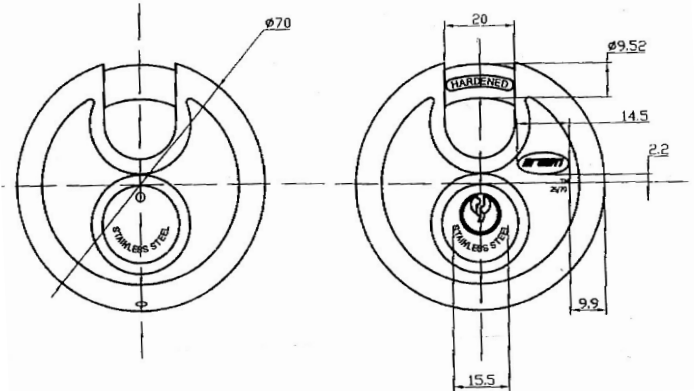

BRAWN DISC PADLOCKS

BR-26/70 KA & KD

Hardened chrome shackle

Stainless steel body

Anti-pick mushroom pins

Product may not be exactly as shown

List Price	Packing	A	B	C	H	D	
BR-26/70 KA	Boxed	70	42	32	17	9.5	\$12.95
BR-26/70 KD	Blister	70	42	32	17	9.5	\$12.95