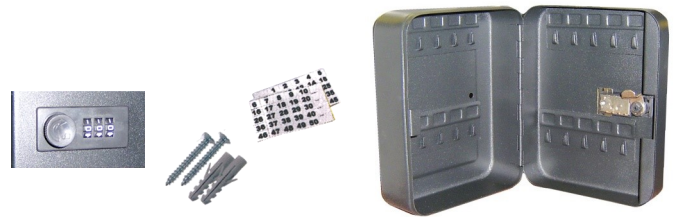

Combination Lock

- 20—Capacity Key Cabinet
  Outside H 8", W 6.3", *D 3.2"
  Weight 3 Lbs
  *Add 0.5" for the lock

DKC - 20

$24.99