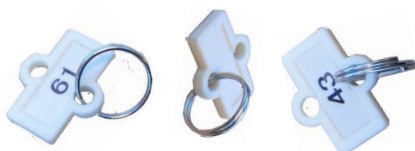

Key Lock

- 120—Key Capacity C/W Key Lock
Outside H 19.5", W 13.6", D 4.8"
Weight 14.3 Lbs.

K 1200

\$259.99

EXTRA KEY TAGS FOR GE CABINETS

- Item #** **Description**
001819 Bag of 120 Assorted Key Tags

\$32.99