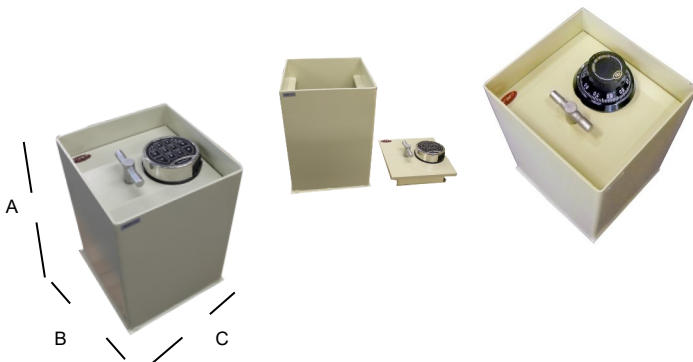

Outside H 4", W 16.13", D 16.65"
Weight 17.2Lbs.

Key Lock

MK-480

\$189.00

- Single media slot cash drawer
- Electronically activated with interface cable connected to sale receipt printers or terminals
- Solenoid works with 24V DC
- 5 drawers for bills & 8 for coins
- 4-function lock to offer several levels of security: Locked closed, locked open, on line, manual open
- 2 keys are included
- Available in black

Outside H 4", W 19", D 16.25"
Weight 20 Lbs.
Deposit H 1/4", W 7.25"

IN-FLOOR SAFES

Common Features

- Door constructed of 1/2" thick A36 steel plate
- An additional independent spring-loaded relocking device, activated by a punching attack for models B-1500 and above
- Body- "B" rate construction with large storage capacity and flush cover plate for total concealment under a carpet
- 1/4" exterior bottom flange and powder coat
- UL group II 3-wheel combination lock

Dial / Digital Lock

FS-1014C / 1014E

\$689.99

Outside A 14.84", B 9.57, C 10.06"
 Inside A 9.7", B 9", C 9.3"
 Weight 48.4 Lbs.

Supplied with S+G combination or Securam electronic

Dial / Digital Lock

FS-1014S