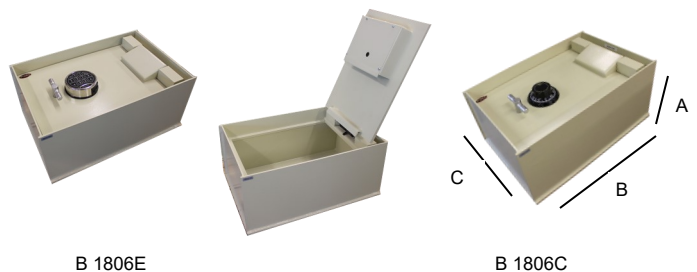

\$899.99

Supplied with S+G combination or Securam electronic

Dial / Digital Lock

B 1806C / 1806E

Outside A 8.75", B 13.2", C 19.25"
 Inside A 6", B 11.6", C 17.5"
 Weight 110 Lbs.

\$799.99

Supplied with S&G combination or Securam electronic