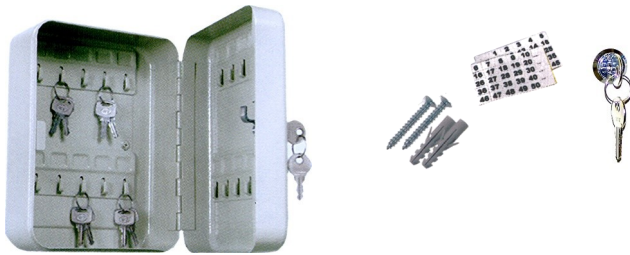

KEY CONTROL

Key Lock

- 20—Capacity Key Cabinet
  Outside H 8", W 6.4", D 3.2"
  Weight 2 Lbs.

KC—20

$23.99