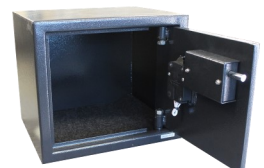

UNDER COUNTER

Single Nose Key Lock

UC-0612K

Outside H 8", W 6", D 12"
Inside H 6.8", W 5.5", D 10.2"
Weight 30 Lbs.
Deposit H 0.75", W 5.5"

$199.95

Single Nose Key Lock

UC-1209K

Outside H 12", W 8", D 10"
Inside H 10.8", W 7.5", D 8.2"
Weight 34 Lbs.
Deposit H 0.75", W 6.5"

$399.99

Dual Nose Key Lock

UC-0612KK

Outside H 8", W 6", D 12"
Inside H 6.8", W 5.5", D 10.2"
Weight 30 Lbs.
Deposit H 0.75", W 5.5"

$375.99

WHILE STOCKS LAST!

Dial Combination Lock

UC-1209

Outside H 12", W 8", D 10"
Inside H 10.8", W 7.5", D 8.2"
Weight 44 Lbs.
Deposit H 0.75", W 6.5"

$499.99

*Comes with Brawn Dial

Single Nose Key Lock

UC-1206K

Outside H 12", W 6", D 8"
Inside H 10.8", W 5.5", D 6.2"
Weight 30 Lbs.
Deposit H 0.75", W 5.5"

$199.95

Dial Combination Lock

UC-0810CS

Outside H 8", W 10", D 12"
Inside H 6", W 9.5", D 10"
Weight 45 Lbs.
Deposit H 0.5", W 5.75"

$399.99

*Add 2" for Dial Lock

*Comes with Brawn Dial

Dual Nose Key Lock

UC-1206KK

Outside H 12", W 6", D 8"
Inside H 10.8", W 5.5", D 6.2"
Weight 30 Lbs.
Deposit H 0.75", W 5.5"

$375.99

WHILE STOCKS LAST!

Dial Combination Lock/ Electronic lock

EB-1214 C/E

Outside H 12", W 14", D 12"
Inside H 11.5", W 13.5", D 11"
Weight 48 Lbs.
Deposit H 0.5", W 6"

$559.99

w/ Slot

Non-Slot

Safety Deposit Box Key

SDB-200

Outside H 10", W 10", D 6"
Inside H 9.2", W 9.2", D 5.5"
Weight 14.5 Lbs.
Deposit H 0.5", W 9.6"

$199.99