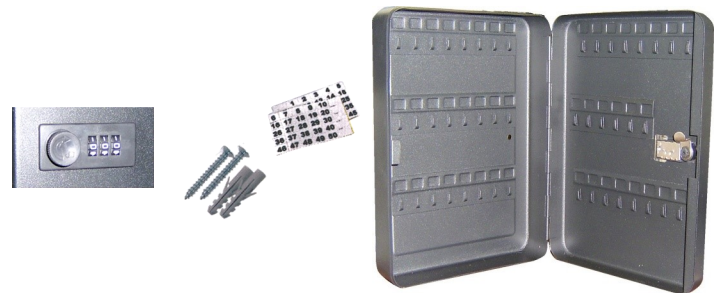

DKC - 20

\$24.99

Combination Lock

- 46—Capacity key Cabinet
Outside H 11.8", W 9.5", *D 3.2"
Weight 5 Lbs
*Add 0.5" for the lock

DKC - 46

\$34.99

Combination Lock

- 94—Capacity Key Cabinet
Outside H 11.8", W 9.5", *D 3.2"
Weight 7 Lbs
*Add 0.5" for the lock