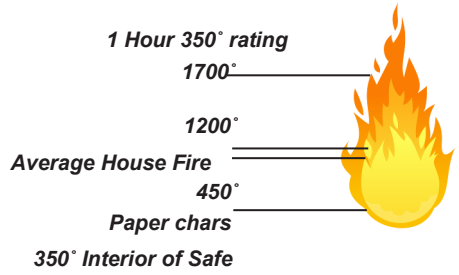

'1' - HOUR

FIRE RESISTANT SAFES