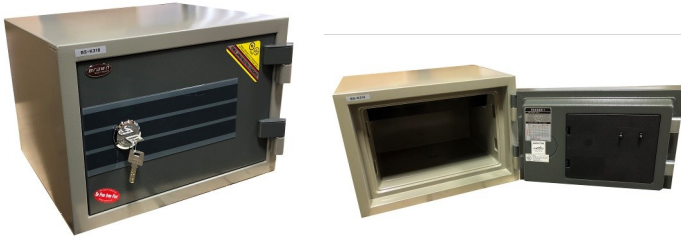

\$1899.99

BFB-1054

Outside
Inside
Shelf
Moving Front Bolts
Top / Bottom Moving Bolts
Weight

H 41.5", W 28", *D 29"
H 35.5", W 22", D 27.5"
2 (Adjustable)
4
1/1
750 Lbs.
*Add 2" for handle & lock

\$2798.99

'1' - HOUR

FIRE RESISTANT SAFES

310 SERIES

Outside H 12.1", W 16.5", *D 14"
 Inside H 8", W 12.4", D 9.3"
 Weight 83 Lbs.
 Tray 1
 *Add 2" for dial lock . One bolt down hole

360 SERIES

Outside H 14.2", W 19.3", *D 16.7"
 Inside H 9.3", W 15", D 12.3"
 Weight 126 Lbs.
 Tray 1
 *Add 2" for dial lock. One bolt down hole

Key Locking

BS-K310

\$319.99

Combination Lock & 3 Spindle Handle

BS-D360

\$379.99

Combination Lock & 3 Spindle Handle

BS-D310