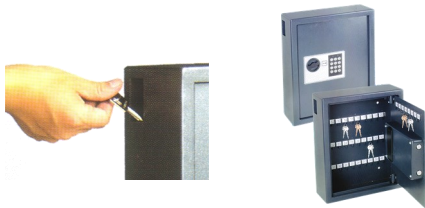

KEY CONTROL

- Scratch & corrosion resistant epoxy powder coat paint
- Heavy gauge steel construction
- Anchoring holes & screws for easy installation
- Key control tags
- Numbered key control booklet for lock location data

Digital Lock

SFK-48EN(S)

- Electronic lock to program with 3-8 numbers
- Manual override key
- Powder coated in & out
- Pre-drilled holes with mounting bolts
- With key drop slot

$189.99

Outside H 14.3", W 11.8", D 3.9"
Weight 18 Lbs.
Slot H 2", W 1.25"