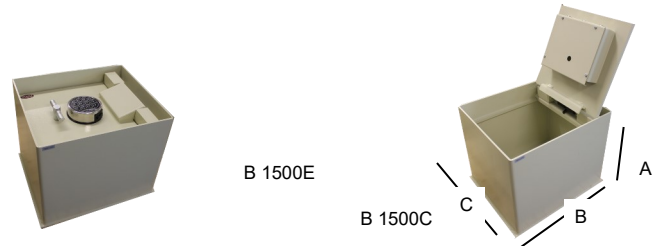

Dial / Digital Lock

FS-1014C / 1014E

\$689.99

Outside A 14.84", B 9.57, C 10.06"
 Inside A 9.7", B 9", C 9.3"
 Weight 48.4 Lbs.

Supplied with S+G combination or Securam electronic

Dial / Digital Lock

FS-1014S

\$699.99

Outside A 14.84", B 9.57, C 10.06"
 Inside A 7.7", B 8.75", C 9.3"
 Weight 48.4 Lbs.
 Deposit H 0.5", W 4.5"

Dial / Digital Lock

B 1500C / 1500E

Outside A 12.75", B 14.6", C 12.7"
 Inside A 8", B 13.5", C 11.5"
 Weight 95 Lbs.

\$799.99

Supplied with S&G combination or Securam electronic

Dial / Digital Lock

B 1600 / 1600S

Outside A 16.4", B 12.8", C 14.6"
 Inside A 11.3", B 11.5", C 13.25"
 Weight 105 Lbs.
 Deposit H 0.5", W 5.5"